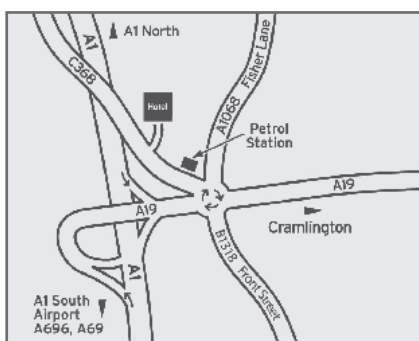

Height (metres)

Natural Daylight

Location

Room Name

Room Name	U-shape	Reception	Theatre	Classroom	Boardroom	Cabaret	Dinner Dance	Dimensions (metres)	Height (metres)	Natural Daylight	Location
Cheviot	-	400	400	180	-	220	280	23.7 - 14.9	2.97	NO	Ground
Cheviot 1, 2 or 3	30	120	100	40	40	60	90	7.9 - 14.9	2.97	NO	Ground
Ridley	40	110	120	50	40	60	90	11.6 - 8.8	2.65	YES	Ground
Commonwealth	32	60	60	30	32	35	50	12.6 - 6.1	2.76	NO	Ground
Stephenson	20	25	35	20	20	21	-	7.7 - 7.5	2.16	YES	Ground
Parsons	-	-	20	10	15	-	-	7.5 - 3.6	2.16	YES	Ground
Swan	-	-	20	10	15	-	-	7.5 - 3.6	2.16	YES	Ground
Vickers	20	25	35	20	20	21	-	7.7 - 7.5	2.16	YES	Ground
Hunter	16	-	30	15	16	-	-	5.25 - 3.6	2.16	YES	First
Dobson	-	-	-	-	12	-	-	5.1 - 3.6	2.16	YES	First
Grainger	-	-	-	-	12	-	-	5.1 - 3.6	2.16	YES	First
Armstrong	20	25	35	20	20	-	-	7.7 - 7.5	2.16	YES	First

Directions

Road: From A1 North/South to A1 Tyne Tunnel to roundabout marked Blagdon. From A19 North to Tyne Tunnel to A1 roundabout marked Blagdon

Rail: Newcastle-upon-Tyne Central 12.8km/7.95 miles

Air: Newcastle-upon-Tyne Airport 9.6km/5.96 miles