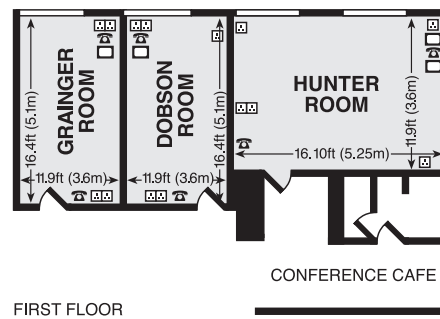

Holiday Inn

KEY

- Single 13 amp socket
- Double 13 amp socket
- ☎ Telephone point
- TV aerial
- ☒ Facsimile point
- 3 Phase electricity supply
- ☒ Flipchart
- ☒ White-board
- ☒ Screen
- Dimmer
- ☒ Air conditioning controls
- Light controls
- Moveable partition