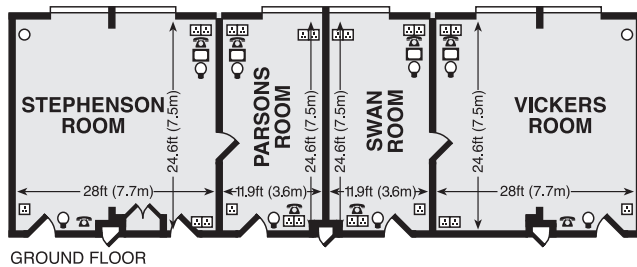

Holiday Inn

KEY

- Single 13 amp socket
- Double 13 amp socket
- ☎ Telephone point
- TV aerial
- ☒ Facsimile point
- 3 Phase electricity supply
- ☒ Flipchart
- ☒ White-board
- ☒ Screen
- Dimmer
- ☒ Air conditioning controls
- Light controls
- Moveable partition