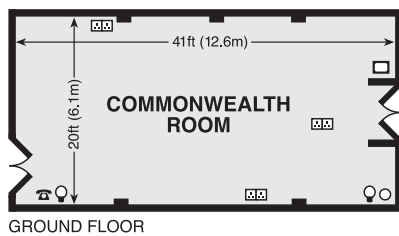

Holiday Inn

KEY

- Single 13 amp socket
- Double 13 amp socket
- ☎ Telephone point
- TV aerial
- ☒ Facsimile point
- 3 Phase electricity supply
- ☒ Flipchart
- ☒ White-board
- ☒ Screen
- Dimmer
- ☒ Air conditioning controls
- Light controls
- Moveable partition