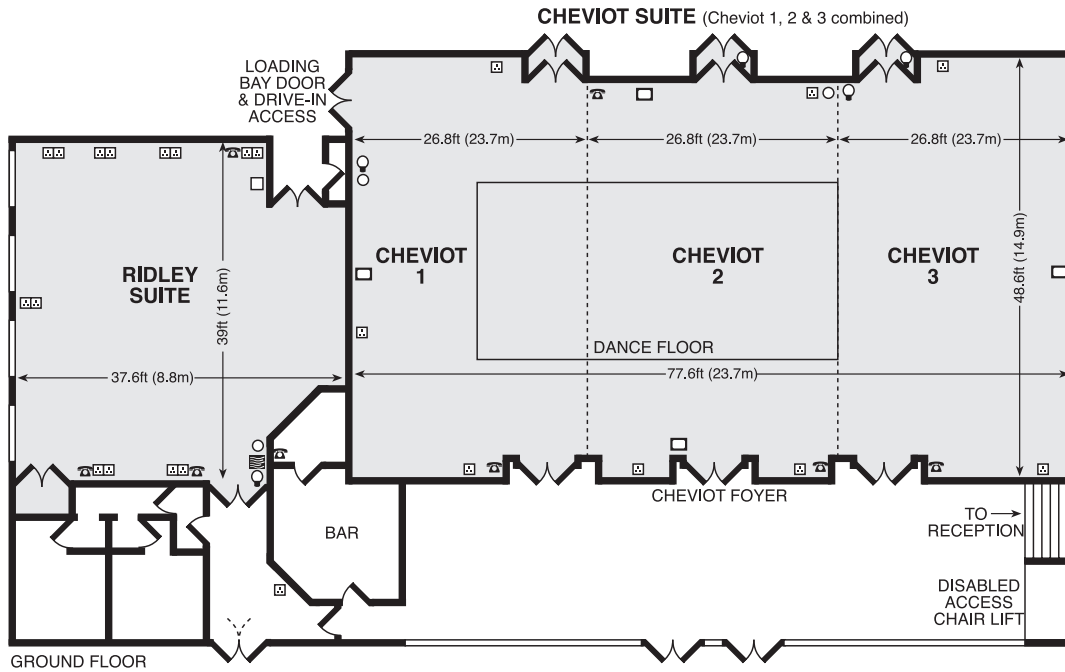

Holiday Inn

KEY

- Single 13 amp socket
- Double 13 amp socket
- ☎ Telephone point
- TV aerial
- ☒ Facsimile point
- 3 Phase electricity supply
- ☒ Flipchart
- ☒ White-board
- ☒ Screen
- Dimmer
- ☒ Air conditioning controls
- Light controls
- Moveable partition