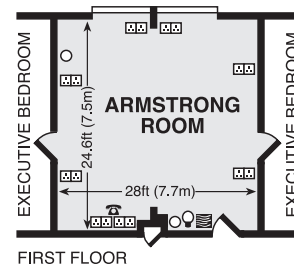

Holiday Inn

KEY

- Single 13 amp socket
- Double 13 amp socket
- ☎ Telephone point
- TV aerial
- ☒ Facsimile point
- 3 Phase electricity supply
- ☒ Flipchart
- ☒ White-board
- ☒ Screen
- Dimmer
- ☒ Air conditioning controls
- Light controls
- Moveable partition